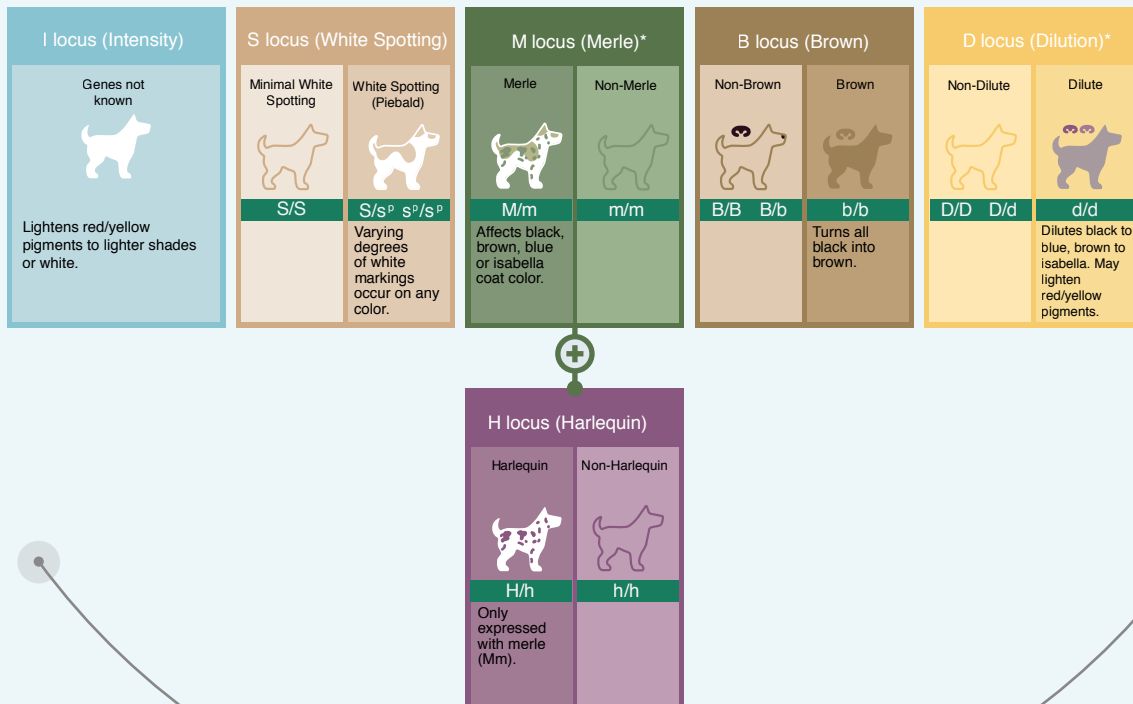

# DOG'S GENOTYPE - COLORS

BASIC COLORS

MODIFYING COLORS

\*Not currently included in our test.