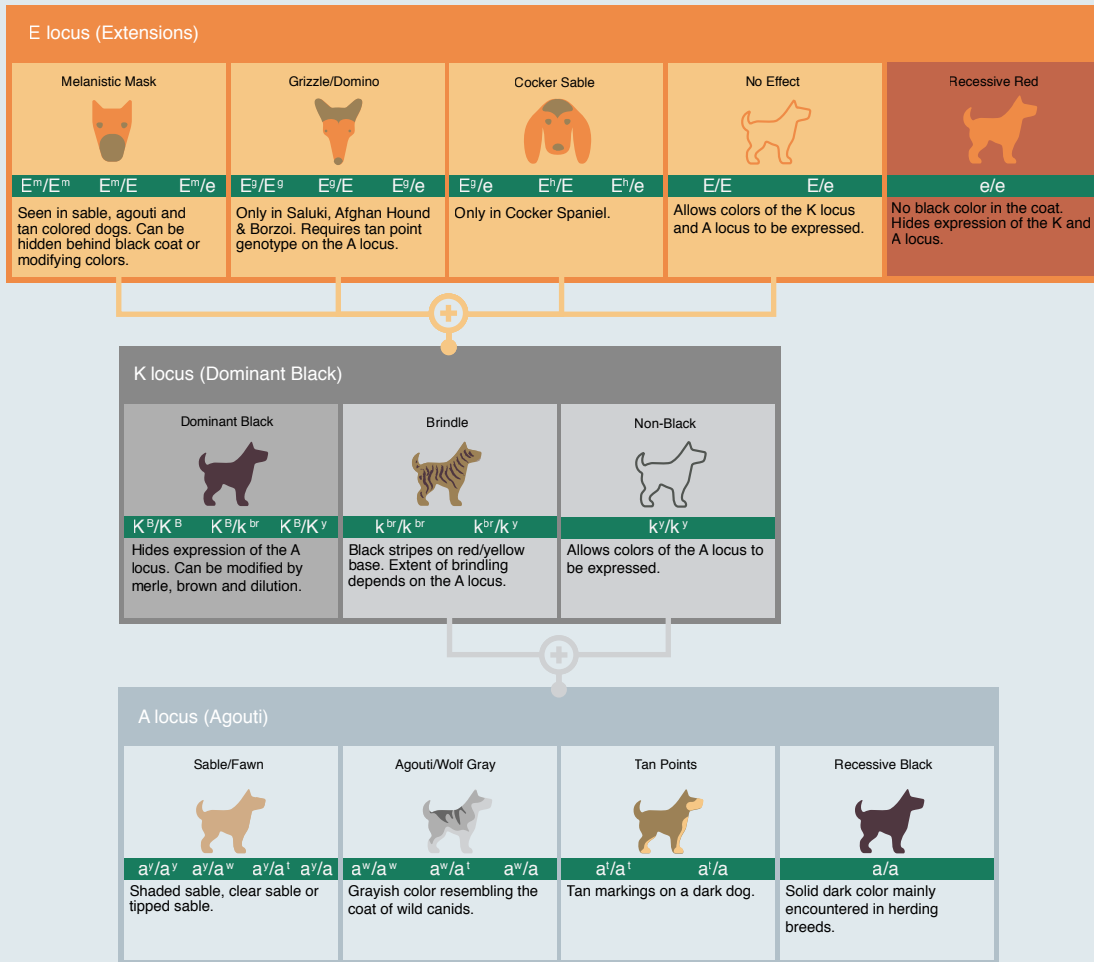

# DOG'S GENOTYPE - COLORS

BASIC COLORS

MODIFYING COLORS

\*Not currently included in our test.